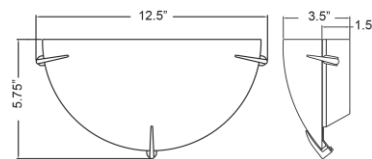

Stock Code: **20660-BS/OPL**

Collection: Zenon

PRODUCT INFORMATION

Base: 20660 Parent: 20660
Mounting Type: Wall UPC: 641594003024
Finish: Brushed Steel
Diffuser: Opal

PRODUCT MEASUREMENTS

FIXTURE	BACKPLATE / CANOPY
Length:	Length 7.5"
Width: 12.5"	Width: 3.5"
Diameter	Diameter:
Height: 5.75"	Height: 1.5"
Extension: 3.5"	
Overall Height:	

Additional Notes:

Custom Finish 5 Piece Minimum Order Quantity

Project Name: _____

Location: _____

Type: _____

Quantity: _____

Notes: _____

LINE DRAWING

IES FILE

In addition to Access Lighting's purchase and warranty terms and conditions, by signing below or placing an order, you agree that you are authorized to bind the entity placing any order and acknowledge the following: All of sizes and measurements are approximate and all images are for illustrative purposes only. In the event of an inconsistency, the "Product Measurements" section controls. There also may be slight differences in the colors and designs compared to the displayed and printed images.